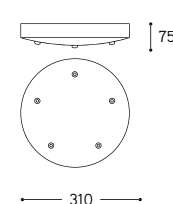

Art. LF3/AM/...

Art. LF4/AM/...

Art. LF5/AM/...

Art. ROS5/...

Art. AM1800/350

ARTICOLO ITEM	DESCRIZIONE DESCRIPTION	ATTACCO SOCKET	POTENZA POWER	PESO GR. WEIGHT GR.	VOL. IN M ³ VOL. IN M ³	FINITURA FINISHING	FASCIA PREZZO PRICE RANGE
LF1/AM/...	Sospensione in ceramica per supporto modulare e rosone multiplo comprensiva di cavo pvc trasparente 3 mt. e sfera bloccacavo Ceramic pendant for modular support and multiple canopy with a 3-meter-long pvc transparent cable and cable lock sphere included	E27	15W LED	700	0,01	BL, BM, NL, NM, MR	B29
						CU, PT, PTMATT, CUMATT	B46
						AU, AUMATT	B57
LF2/AM/...	Sospensione in ceramica per supporto modulare e rosone multiplo comprensiva di cavo pvc trasparente 3 mt. e sfera bloccacavo Ceramic pendant for modular support and multiple canopy with a 3-meter-long pvc transparent cable and cable lock sphere included	E27	15W LED	700	0,01	BL, BM, NL, NM, MR	B29
						CU, PT, PTMATT, CUMATT	B46
						AU, AUMATT	B57
LF3/AM/...	Sospensione in ceramica per supporto modulare e rosone multiplo comprensiva di cavo pvc trasparente 3 mt. e sfera bloccacavo Ceramic pendant for modular support and multiple canopy with a 3-meter-long pvc transparent cable and cable lock sphere included	E27	15W LED	700	0,01	BL, BM, NL, NM, MR	B29
						CU, PT, PTMATT, CUMATT	B46
						AU, AUMATT	B57
LF4/AM/...	Sospensione in ceramica per supporto modulare e rosone multiplo comprensiva di cavo pvc trasparente 3 mt. e sfera bloccacavo Ceramic pendant for modular support and multiple canopy with a 3-meter-long pvc transparent cable and cable lock sphere included	E27	15W LED	700	0,01	BL, BM, NL, NM, MR	B29
						CU, PT, PTMATT, CUMATT	B46
						AU, AUMATT	B57
LF5/AM/...	Sospensione in ceramica per supporto modulare e rosone multiplo comprensiva di cavo pvc trasparente 3 mt. e sfera bloccacavo Ceramic pendant for modular support and multiple canopy with a 3-meter-long pvc transparent cable and cable lock sphere included	E27	15W LED	700	0,01	BL, BM, NL, NM, MR	B29
						CU, PT, PTMATT, CUMATT	B46
						AU, AUMATT	B57
AM1800/350	Supporto modulare lineare in ottone anticato 1800 mm. x 350 mm. Linear modular support in aged brass 1800 mm. x 350 mm.			4900	0,03		B79
ROS5/...	Rosone multiplo per insieme di 5 lampade Multiple canopy for 5 suspension lamps			1000	0,02	BM, NM	B36