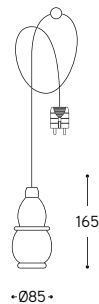

Art. LF1/AM/PLUG/... Art. LF2/AM/PLUG/... Art. LF3/AM/PLUG/... Art. LF4/AM/PLUG/... Art. LF5/AM/PLUG/...