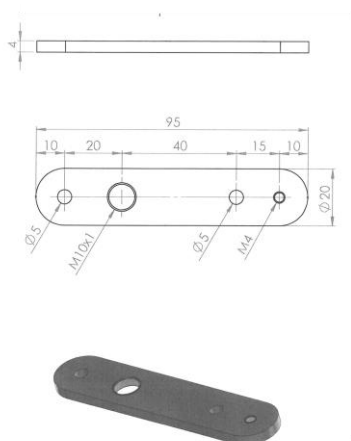

STAFFA CARRUCOLA/PULLEY BRACKET

ROSONE LATERALE/LATERAL ROSE

Art. LF/R1

- Ø80 -

Art. LF/R180

- Ø80 -

Art. LF/R3

- Ø80 -

Art. LF/R4

- Ø120 -

Art. LF/R5

- Ø120 -

LF/R1 rosone a 1 entrata laterale
rose with single lateral rose

LF/R2 rosone a 2 entrate laterali a 180°
rose with 2 180° lateral entrances

LF/R3 rosone a 3 entrate laterali
rose with 3 lateral entrances

LF/R4 rosone a 4 entrate laterali
rose with 4 lateral entrances

LF/R5 rosone a 5 entrate laterali
rose with 5 lateral entrances