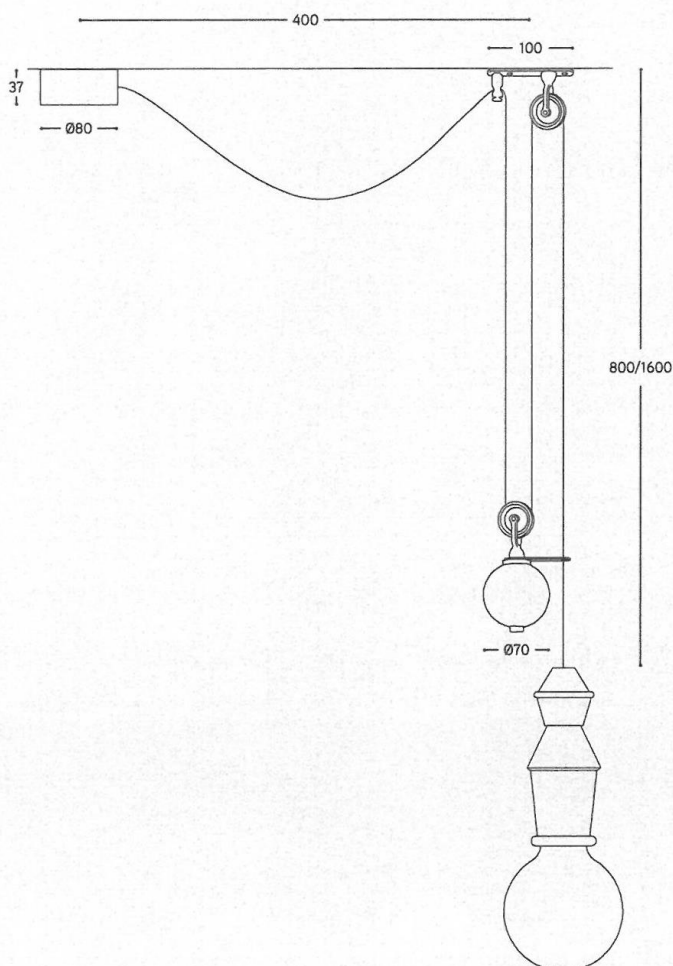

Aldo Bernardi s.r.l.

tel.

+39 0423 538783

Email

info@aldobernardi.it

Indirizzo / Address

via Vittorio Veneto, 7, Pieve del Grappa (TV)

DATI TECNICI: / TECHNICAL DATA:

CE IP20

SORGENTE LUMINOSA: / LIGHT SOURCE:

1x15W LED
230V - 50Hz
E27

LAMPADINA NON INCLUSA
/ LIGHT BULB NOT INCLUDED

Sorgente luminosa sostituibile dall'utente finale
/ Replaceable light source by an end-user

MATERIALE:
/ MATERIAL:

portalampane in ceramica, contrappeso in ottone
ceramic lamp holder, antiqued brass counterweight

VOLUME [M³]:

0,02

PESO LORDO [Kg]:

2,4

/ GROSS WEIGHT [Kg]:

FINITURE PORTALAMPADE/LAMPHOLDER FINISHES

BL: Bianco lucido / Glossy white
BM: Bianco matt / Matte white
NL: Nero lucido / Glossy black
NM: Nero matt / Matte black
MR: Metal rame / Copper metal
PT: Platino / Platinum
AU: Oro / Gold
CU: Rame / Copper
PTMATT: Platino matt / Matte platinum
AUMATT: Oro matt / Matte gold
CUMATT: Rame matt / Matte copper

FINITURA CONTRAPPESO/ COUNTERWEIGHT FINISH
ottone anticato/ aged brass